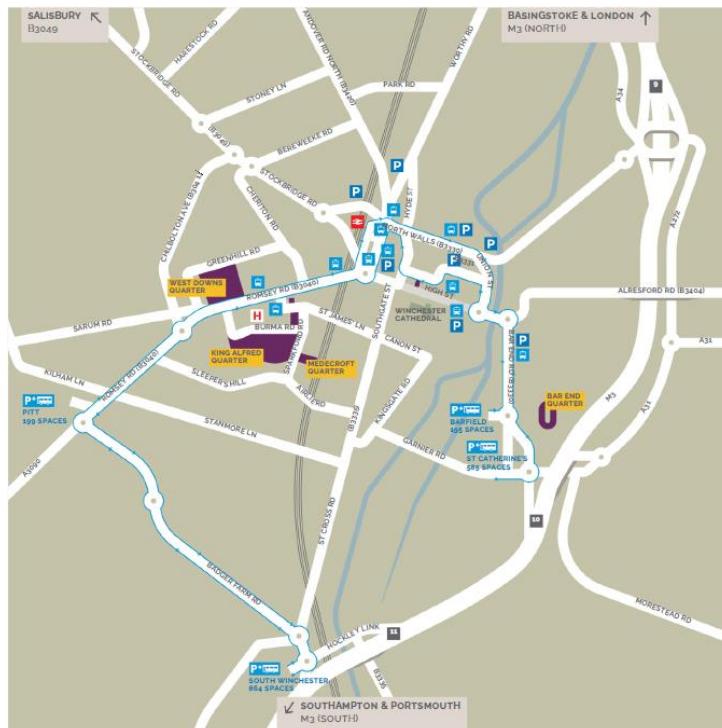

Address: Romsey Road, Winchester SO22 5FT

TRAVELLING BY CAR OR PARK AND RIDE

If travelling by car visitors are encouraged to park at the South Winchester Park and Ride, alternatively there are city centre public car parks, which are a short walk away from the campus. South Winchester Park and Ride is accessible from Junction 11 of the M3. There are Park and Ride bus stops along Romsey Road close to the West Downs Centre. The map shows the location of Park and Ride sites and stops and city centre public car parks. Visitors travelling by car to park on campus should approach via Romsey Road. The West Downs Quarter is located on Romsey Road.

Arriving in Winchester by Train

The train station is an approximately 20-minute walk from the conference venue. If you exit the station from Platform 1 and walk through the car park, a direct route to reach the West Downs centre, is along Clifton Terrace before turning right and walking up Romsey Road, alternatively if you use Google or Apple Maps it will direct you through the housing estate and a walk through a small park.

[The Westgate Hotel](#) - 2 Romsey Rd, Winchester SO23 8TP, Tel: 01962 820222. This 10 bedroom hotel above a pub is a 5-minute walk from the train station and a 15-minute walk to the West Downs Centre. This hotel does not have parking onsite, to park your car overnight there are plenty of long-stay public car parks nearby.